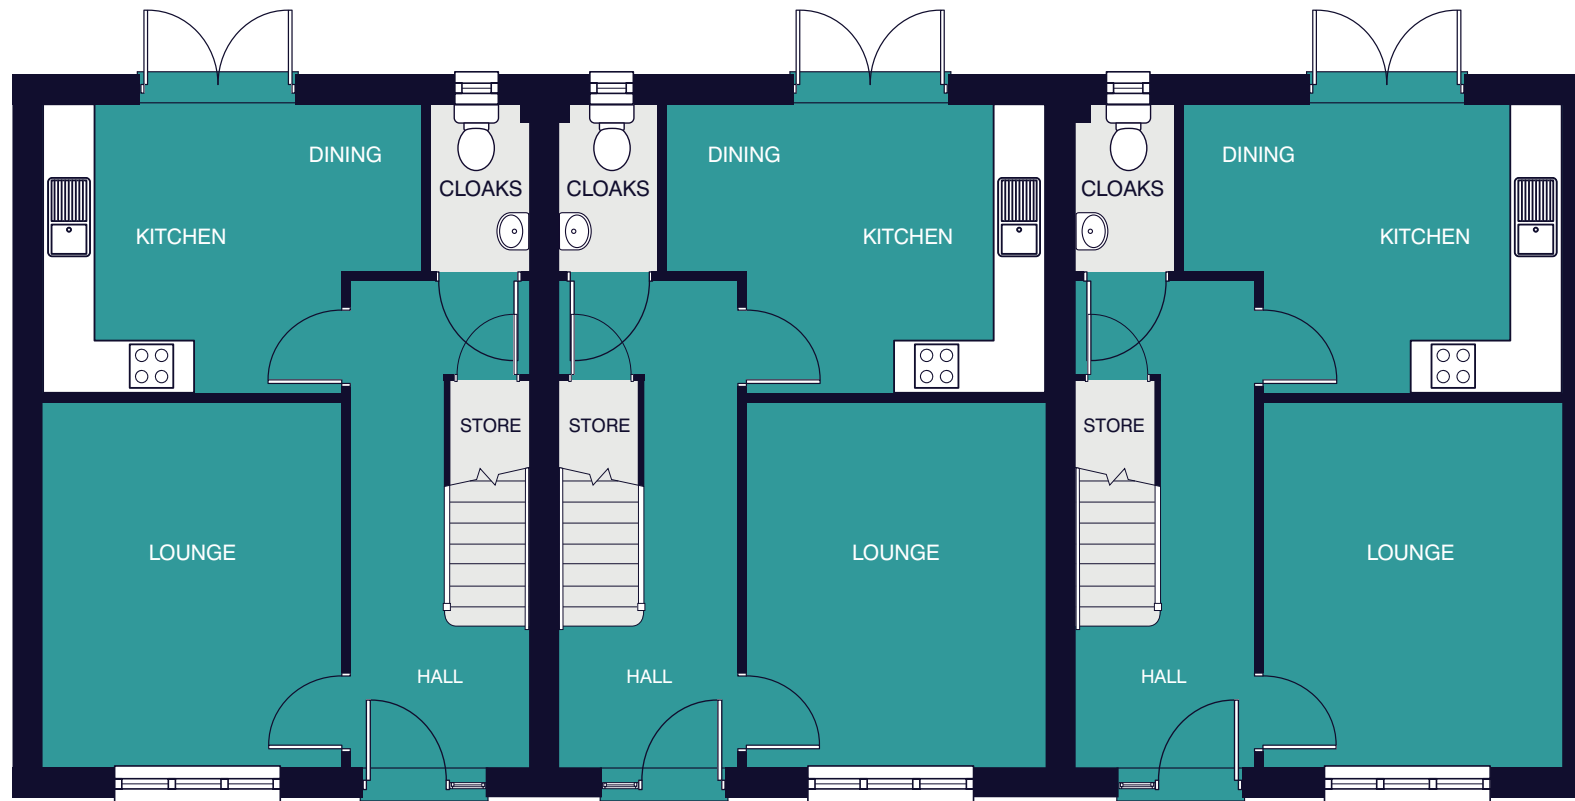

# THE HAZEL - 2 BEDROOM HOUSE - 3 TERRACE BLOCK - GROUND FLOOR

## ROOM DIMENSIONS

### THE HAZEL - 2 BED

LOUNGE	3.26m x 3.95m	10'8" x 12'11"
KITCHEN/DINING	4.12m* x 3.17m*	13'6"* x 10'4"*
CLOAKS	1.05m x 1.82m	3'5" x 5'11"

\* MAXIMUM ROOM DIMENSIONS

**ALEXANDRA GARDENS**  
SYDNEY ROAD - CREWE

**HOUSE TYPE**  
THE HAZEL

PLOT 206

205

PLOT 204